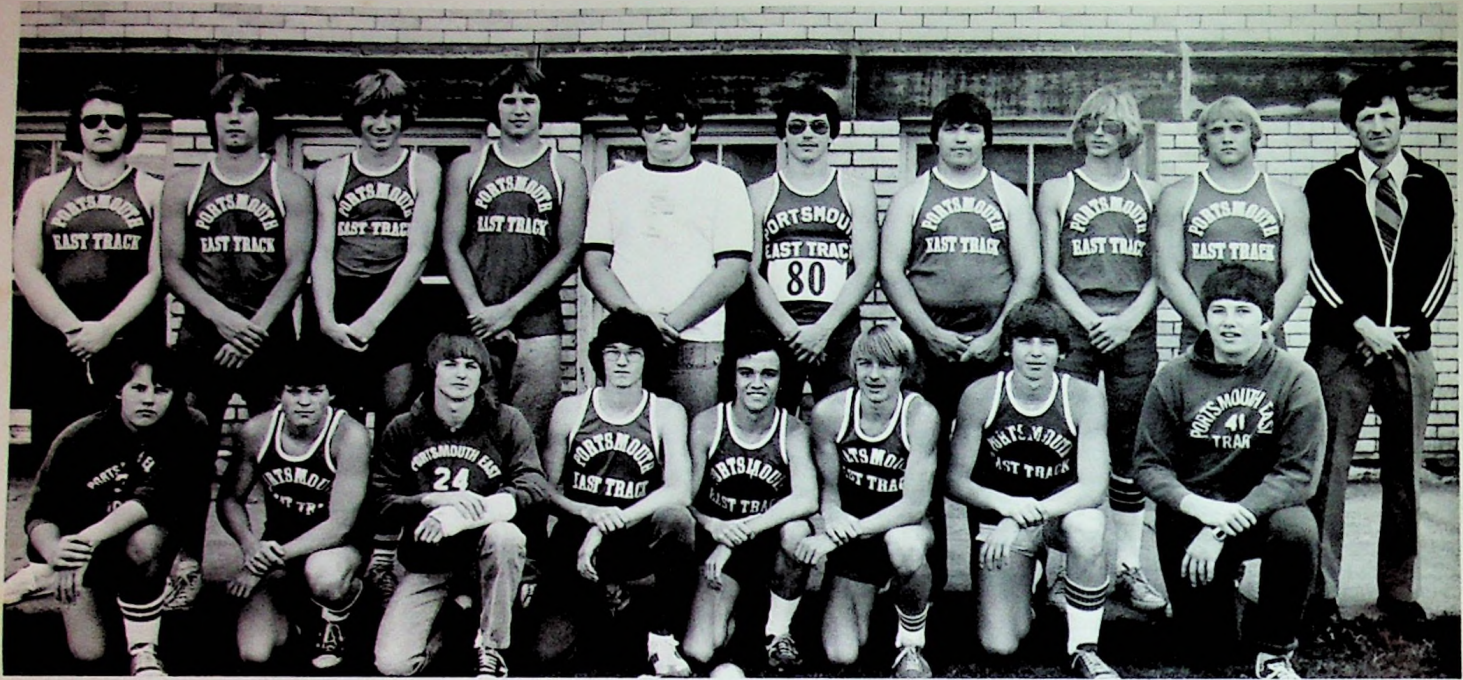

Varsity Boys' Track

LEFT to RIGHT, BACK ROW-Jon Bush, Kelly White, Bruce Etterling, Bill Ogg, James Packard, Dave Castle, Jeff Riggs, Russ Smith, Jeff Duduit, Coach Smith. FRONT ROW-Mike Lowe, Darrell Keller, Steve Alexander, Steve Matheny, Steve Keller, Dave Bell, Jeff Brown, John Dials.