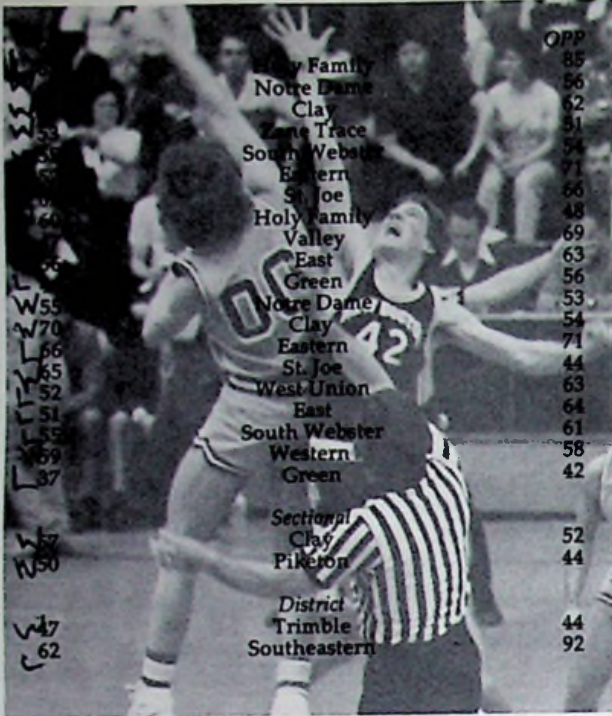

12-12

OPP	85
Holy Family	86
Notre Dame	62
Clay	51
Gene Trace	54
South Webster	71
Eastern	66
St. Joe	48
Holy Family	69
Valley	63
East	56
Green	53
Notre Dame	54
Clay	71
Eastern	44
St. Joe	63
West Union	64
East	61
South Webster	58
Western	42
Green	
Sectional	
Clay	52
Pikeston	44
District	
Trimble	44
Southeastern	92