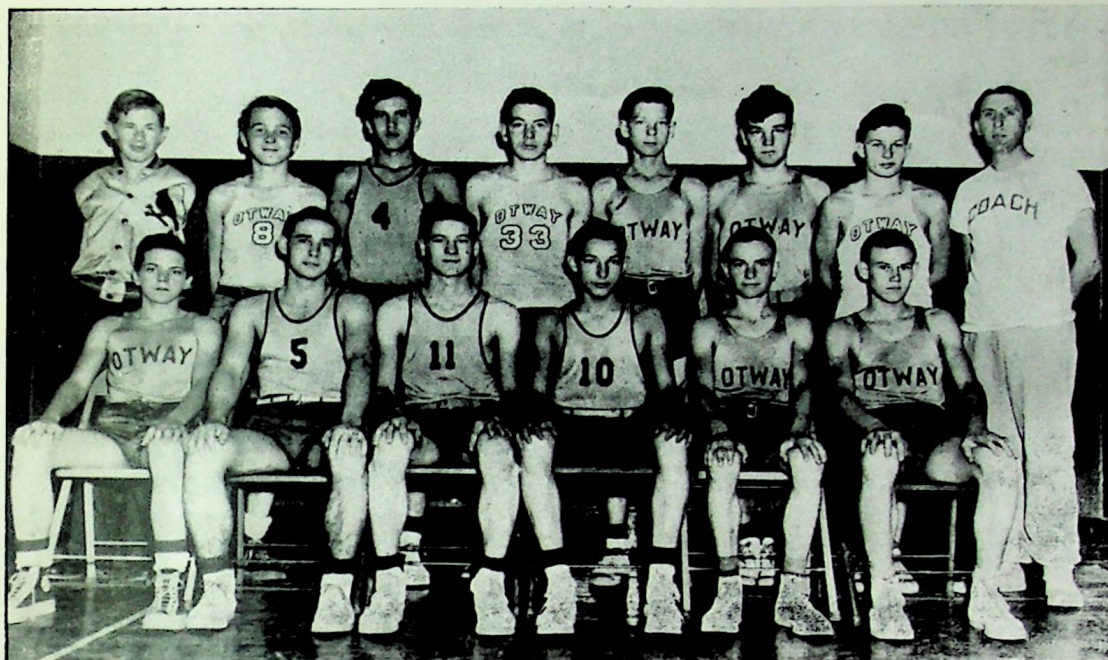

ATHLETICS

VARSITY

Center: Coach, Mr. Charles Preston. Fred Monk Jr., Don Pennington, Kenneth Brown, Richard Davis, Bill Platzer.

Otway wins with last shot.
Score: Otway 54 Minford 49

BASKETBALL RESERVE

First Row: Clyde Thompson, Charles Monk, Don Mains, Ronald Davis, Leroy Euton, Junior Workman. Second Row: George Clark, Fred List, Mack Moore, Kenneth Bach, Eddie Cox; Bill Mains, Aurthur Brooks, Mr. Preston.