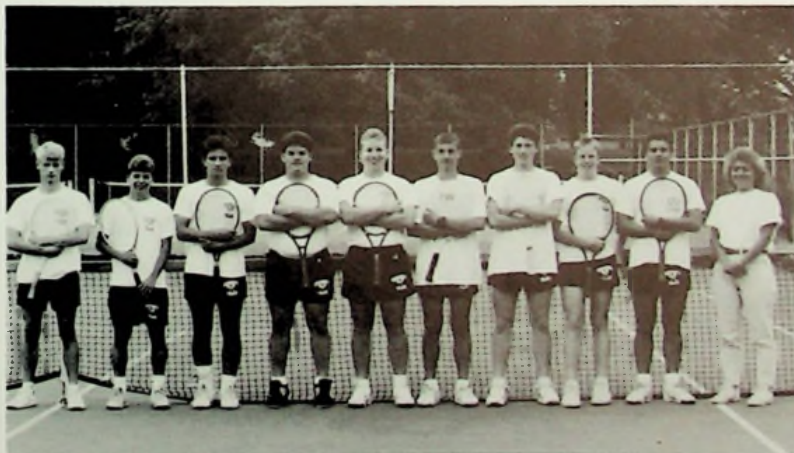

TENNIS TEAM: Chris Moore, Jamie Schisler, Chris Bihl, Tony Rodriguez, Mike Eldridge, Jim Thomas, Michael Hughes, Andy Cole, Luke Chapman, Coach Ann McKenzie; Not pictured — Mark Arms