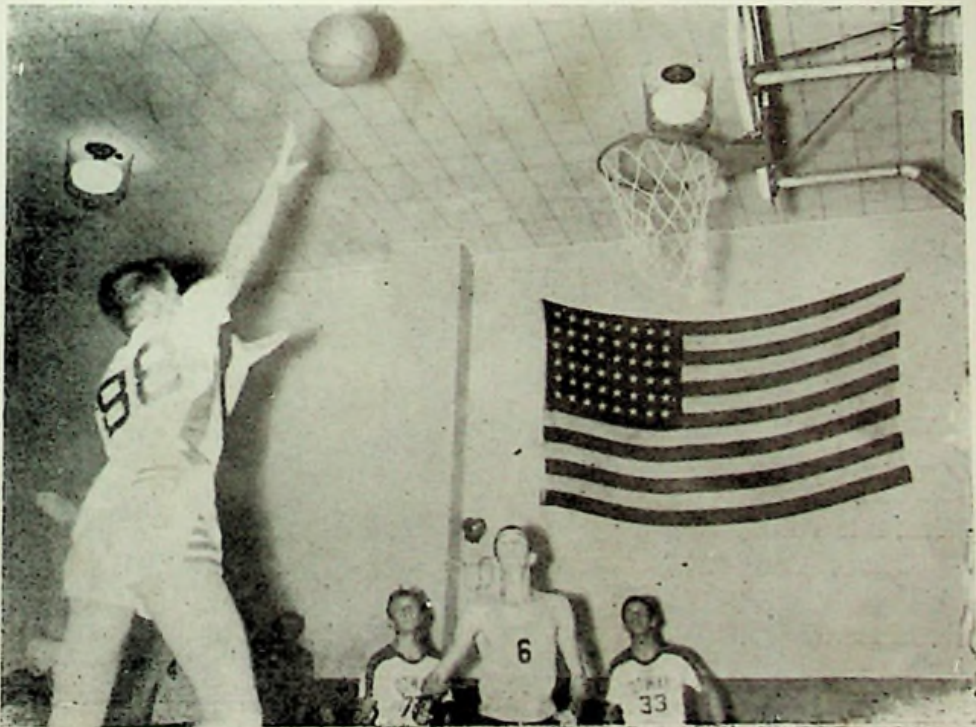

Score: We 85 - They 66