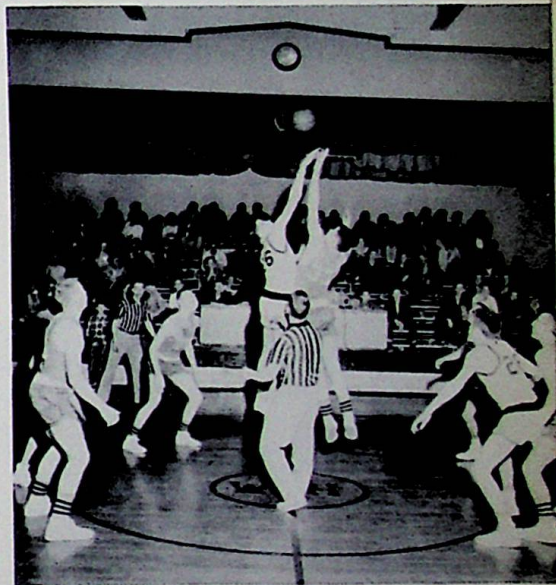

Pirates' Reserve Basketball Team

OUR MANAGERS

LEFT to RIGHT: Bruce Logan,
David Bover.

VARSITY CO-CAPTAINS
Jim LeMaster, Frank Miller

What a jump--those are our boys!

They Cheered Us to Victory

LEFT to RIGHT: Shirley Horton, Shirley Bond, Carolyn Staker, Becky DeCamp, Lana Billups.