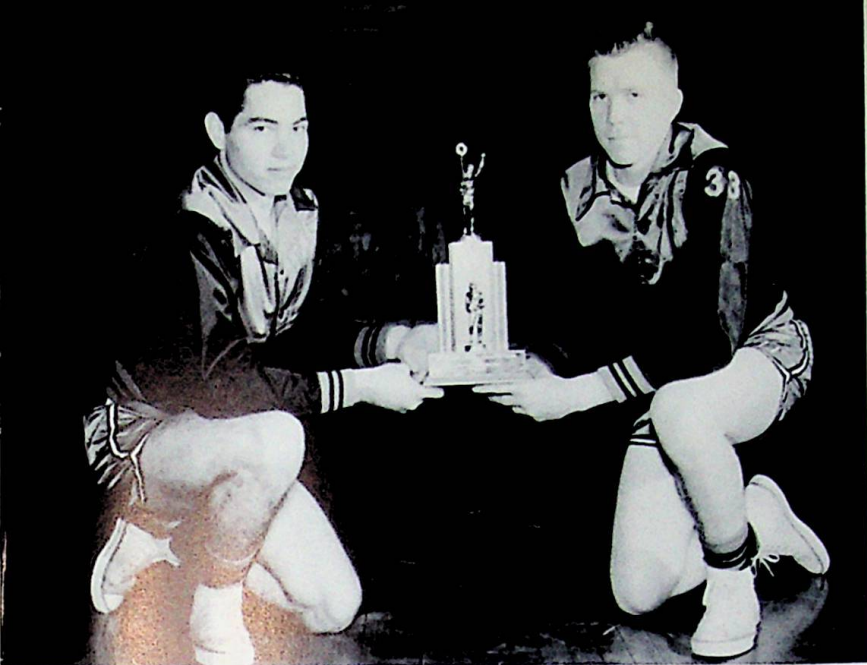

VARSITY CO-CAPTAINS
Jim LeMaster, Frank Miller

What a jump--those are our boys!