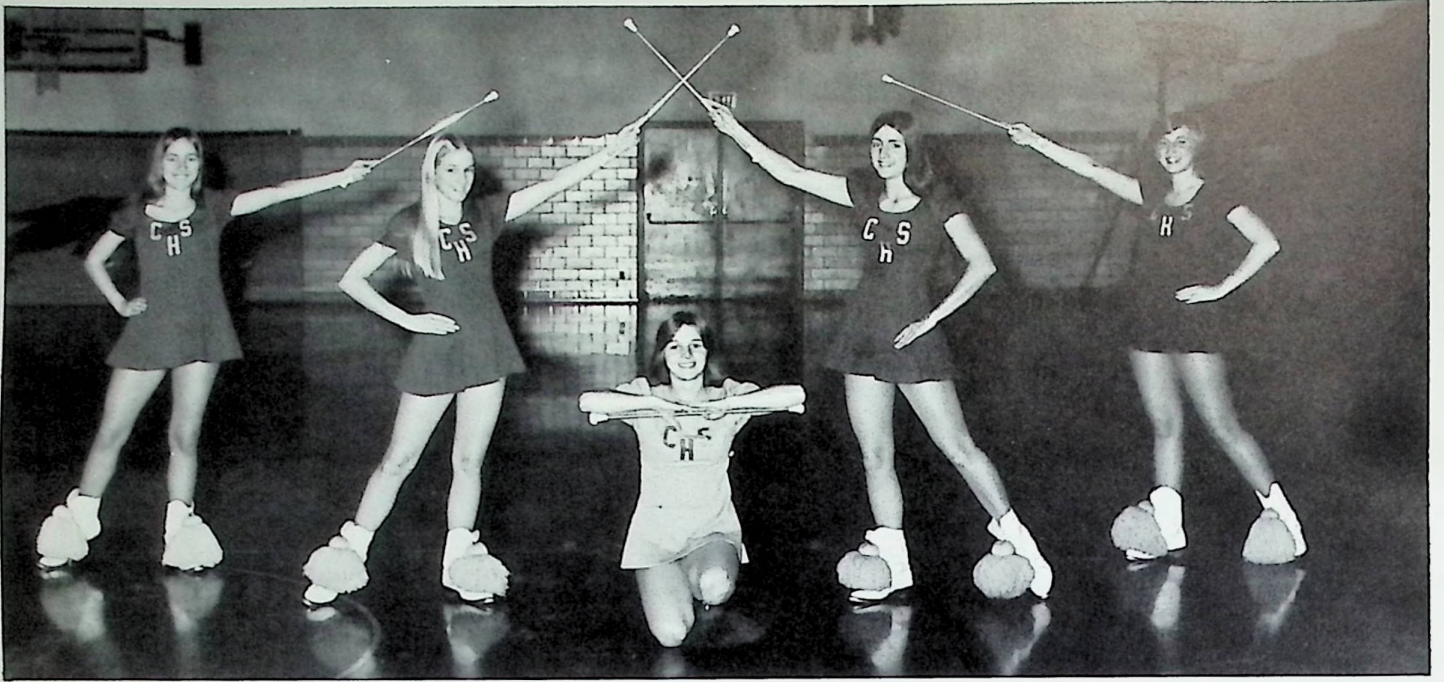

On the way to the Pumpkin Show!

Mr. Gary Billups, Director.

Majorettes

Julie Eastwood

Donna Spires

Pam Craft, head majorette

Julie Knittel

Tina Felts